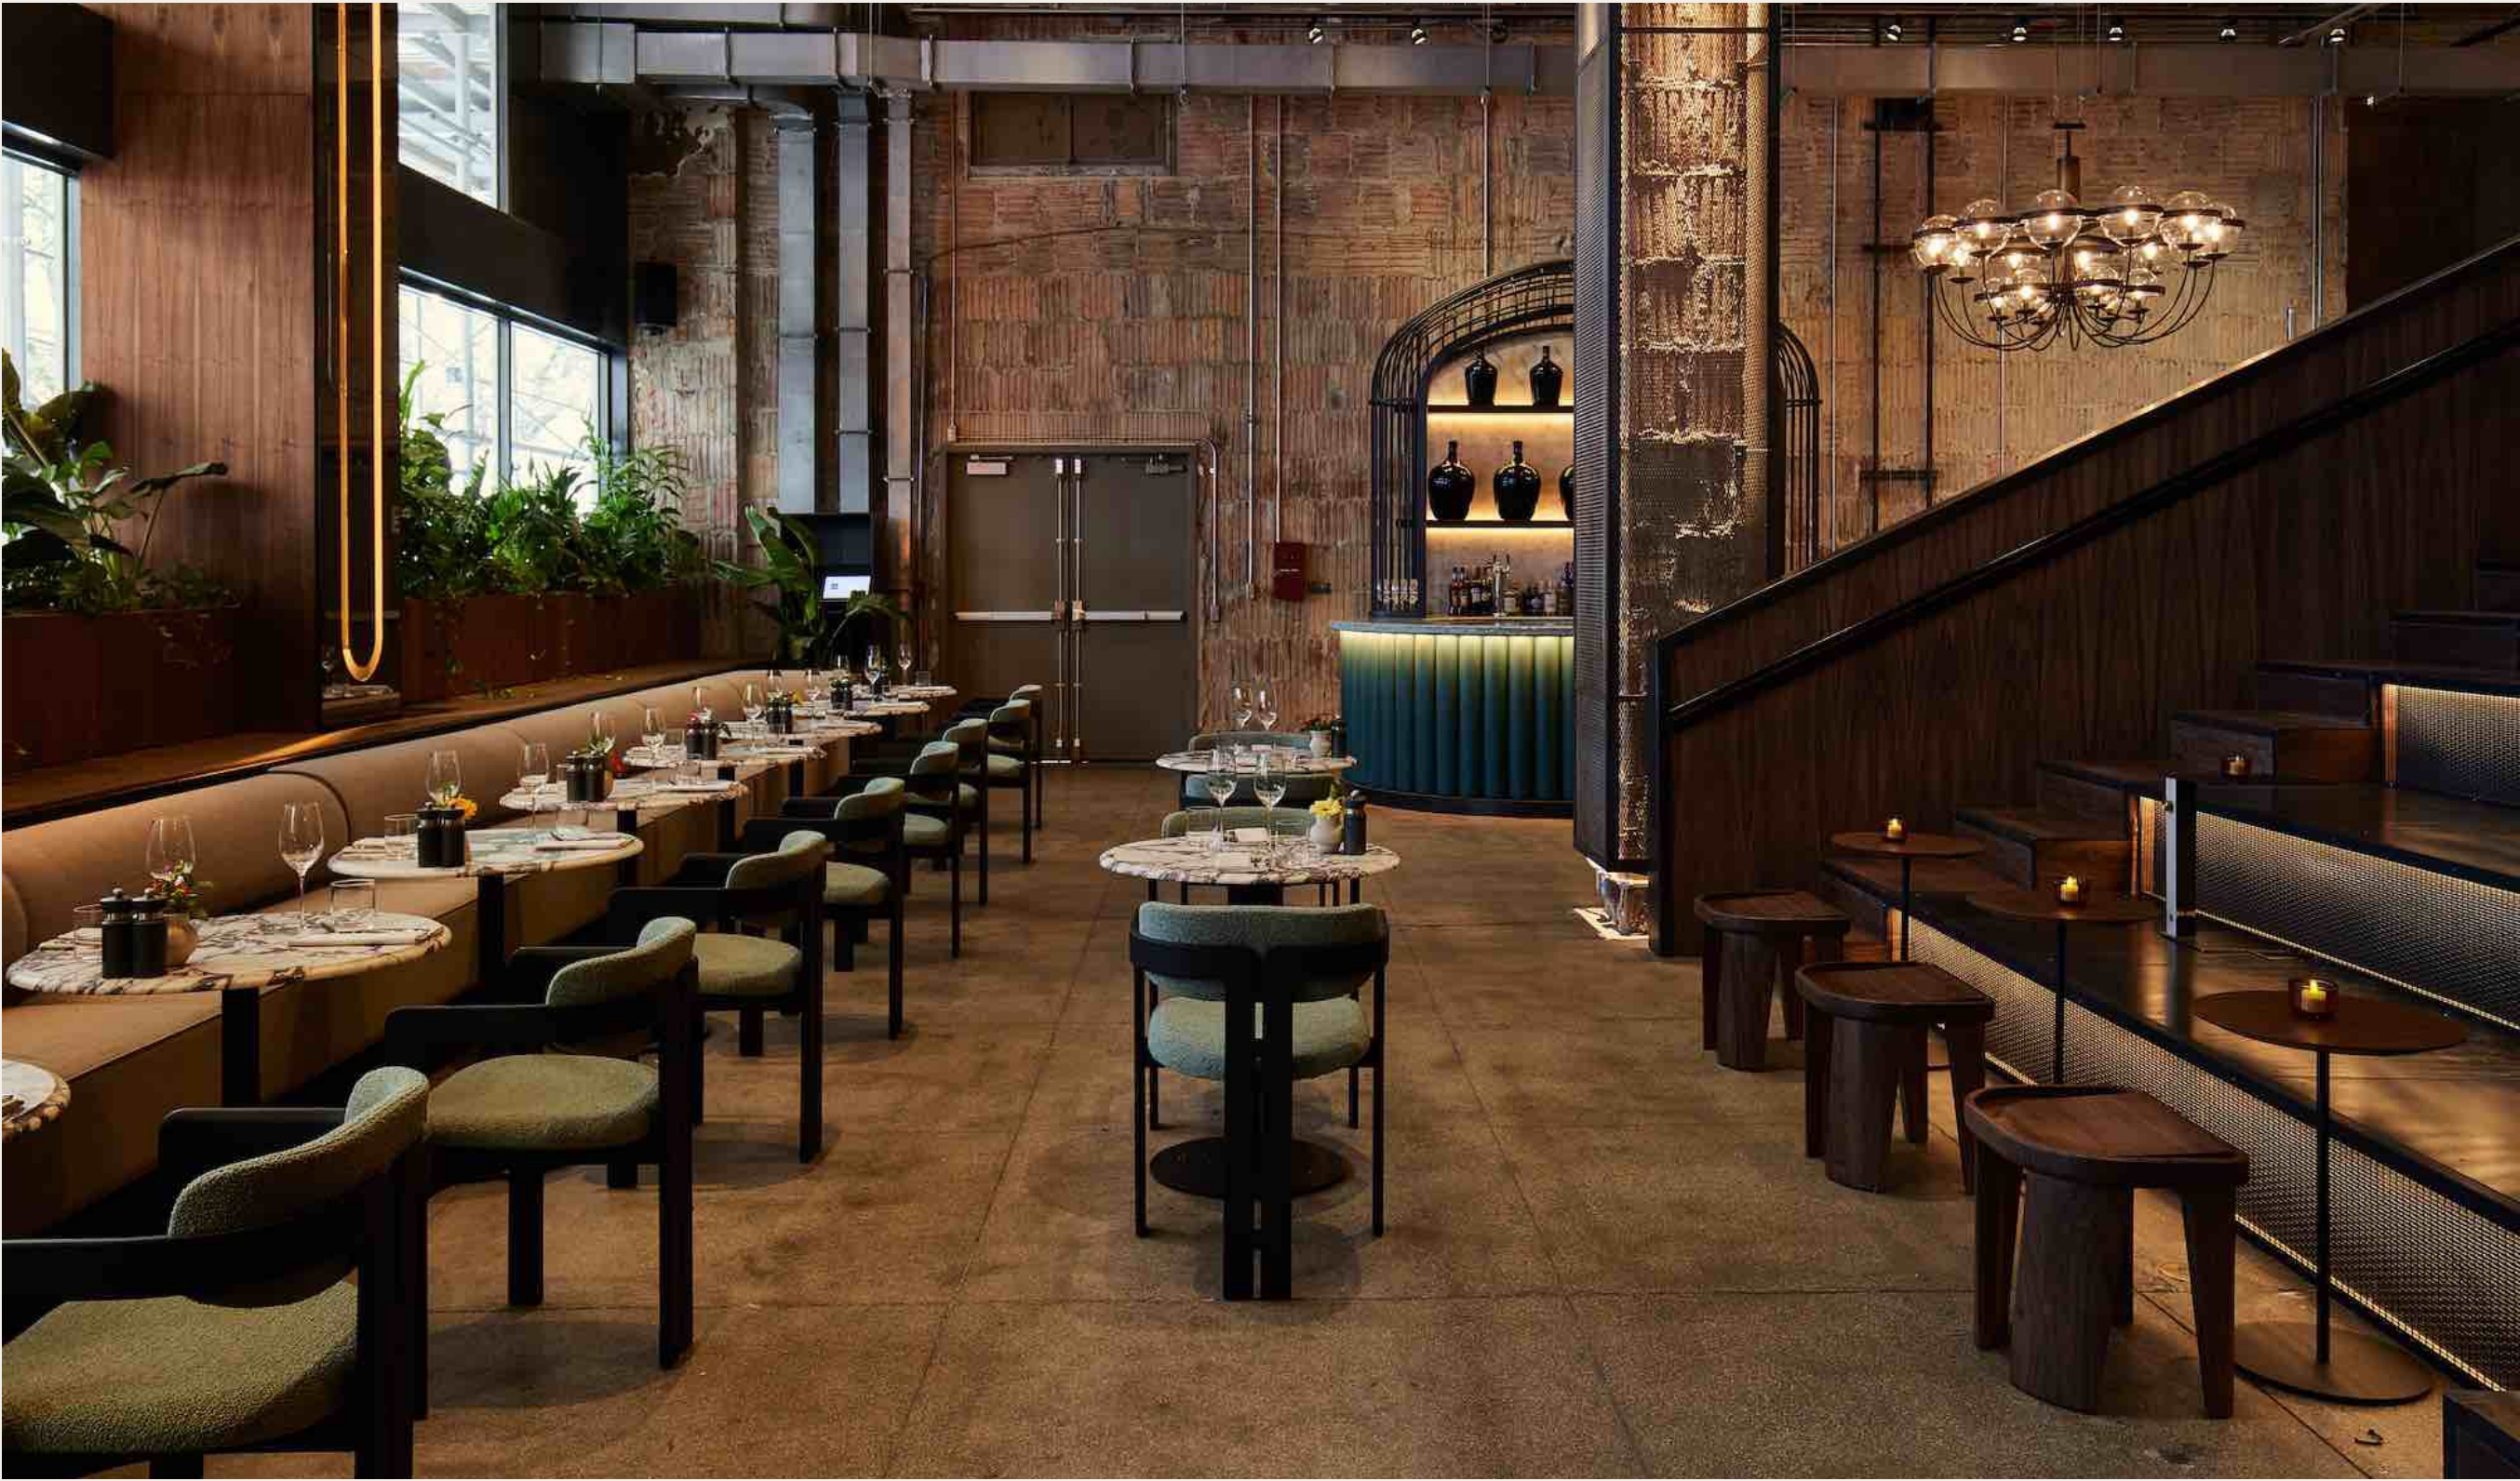

GALLERY BAR

The Gallery together with the Canteen serves as the true heart of the NeueHouse experience. Surrounded by the warmth of terracotta walls, original kilim rugs, Brooklyn made furniture and grand chandeliers, the Gallery serves as an inviting, yet grand backdrop for large events.

Area ~ 5,900 SF

Capacity 235 Standing
100 Presentation

1. **Amenities**
2. Projector and Screen
   - The Steps
   - Surround Sound
   - Flexible Layout